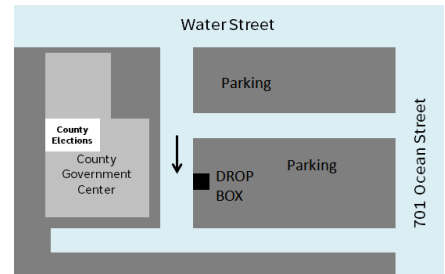

# Ballot drop boxes – fast and easy return

**You can return your vote-by-mail ballot to any Santa Cruz County Official Ballot Drop Box.**

The boxes are available 24 hours a day until 8pm on Election Day, Tuesday, November 6.

## Drop Box locations

**Santa Cruz County Government Center**  
701 Ocean St., Santa Cruz

Look in front of the building across from the main entrance along the curb on the left side of the driveway.

**Santa Cruz City Public Parking**  
212 Church St., Santa Cruz

Drive into the parking lot entrance, go all the way around to the drop box.

**Scotts Valley City Hall**  
1 Civic Center Dr., Scotts Valley

Look in front of the building along the curb on the left side of the driveway.

## Watsonville City Parking Lot 14

316 Rodriguez St.,  
Watsonville

Drive into the parking lot  
entrance, go all the way  
around to the drop box.