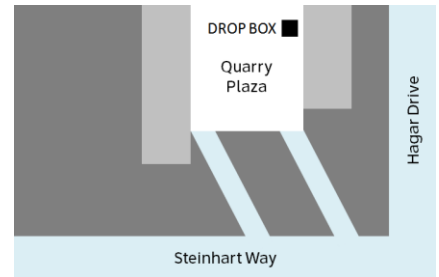

UC Santa Cruz Quarry Plaza

420 Hagar Dr., Santa Cruz

Look along the front of the
bookstore, between the two
entrance doors.