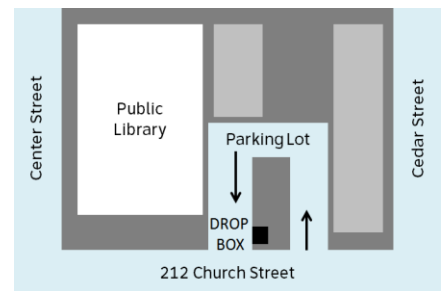

## Drop Box locations

**Santa Cruz County Government Center**  
701 Ocean St., Santa Cruz

Look in front of the building across from the main entrance along the curb on the left side of the driveway.

**Santa Cruz City Public Parking**  
212 Church St., Santa Cruz

Drive into the parking lot entrance, go all the way around to the drop box.

**Scotts Valley City Hall**  
1 Civic Center Dr., Scotts Valley

Look in front of the building along the curb on the left side of the driveway.

## Watsonville City Parking Lot 14

316 Rodriguez St.,  
Watsonville

Drive into the parking lot  
entrance, go all the way  
around to the drop box.