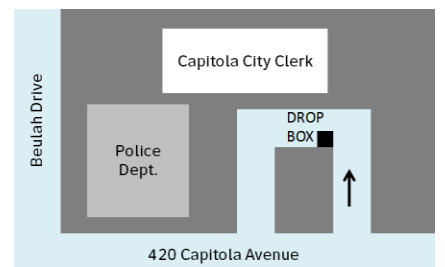

## Drop Box locations

**Santa Cruz County Government Center**  
701 Ocean St., Santa Cruz

Look in front of the building across from the main entrance along the curb on the left side of the driveway.

**Santa Cruz City Public Parking**  
212 Church St., Santa Cruz

Drive into the parking lot entrance, go all the way around to the drop box.

**Scotts Valley City Hall**  
1 Civic Center Dr., Scotts Valley

Look in front of the building along the curb on the left side of the driveway.

**Capitola City Hall**  
420 Capitola Dr., Capitola

Look in front of the building along the curb on the left side of the driveway.

## Watsonville City Parking Lot 14

316 Rodriguez St.,  
Watsonville

Drive into the parking lot  
entrance, go all the way  
around to the drop box.